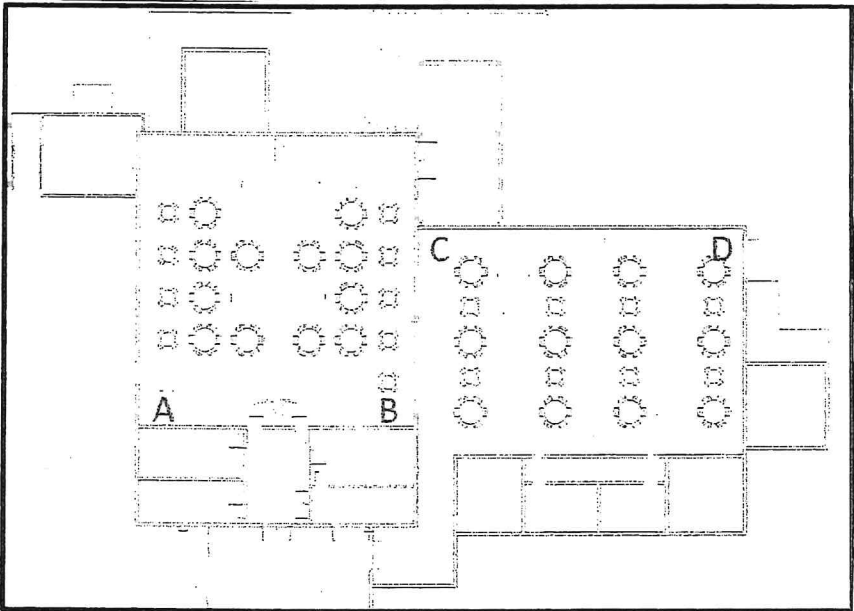

MEETING SPACES	SQUARE FOOTAGE	DIMENSIONS (WIDTH & LENGTH)
ARENA	21,000 SF	106'6" X 198'
MAGNOLIA ROOM (A&B)	3636 SF	58' X 62'
STATE ROOM (C&D)	3230 SF	67' X 48'
MAGNOLIA STATE ROOM	6866 SF	

ANNEX LAYOUT
OPTION ONE MAGNOLIA ROOM RENTAL (A & B)
OPTION TWO STATE ROOM RENTAL (C&D)
OPTION THREE MAGNOLIA STATE RENTAL (A, B, C & D)

ARENA BANQUET LAYOUT OPTIONS

OPTION ONE

5 Ft Tables (6-8 People Per Table)
| 66 Tables | 396-528 Seats

3 Ft Tables (4-6 People per Table)
| 66 Tables | 264-396 Seats

Total Seats | 660-924 Seats |
*Add 96-128 Seats without Dance Floor

OPTION TWO

5 Ft Tables (6-8 People Per Table)
| 128 Tables | 768-1024 Seats

*Without Dance Floor | Additional 16
Tables | Additional 96-128 Seats

Total Seats | 768-1024 Seats |
*Add 96-128 Seats without Dance Floor