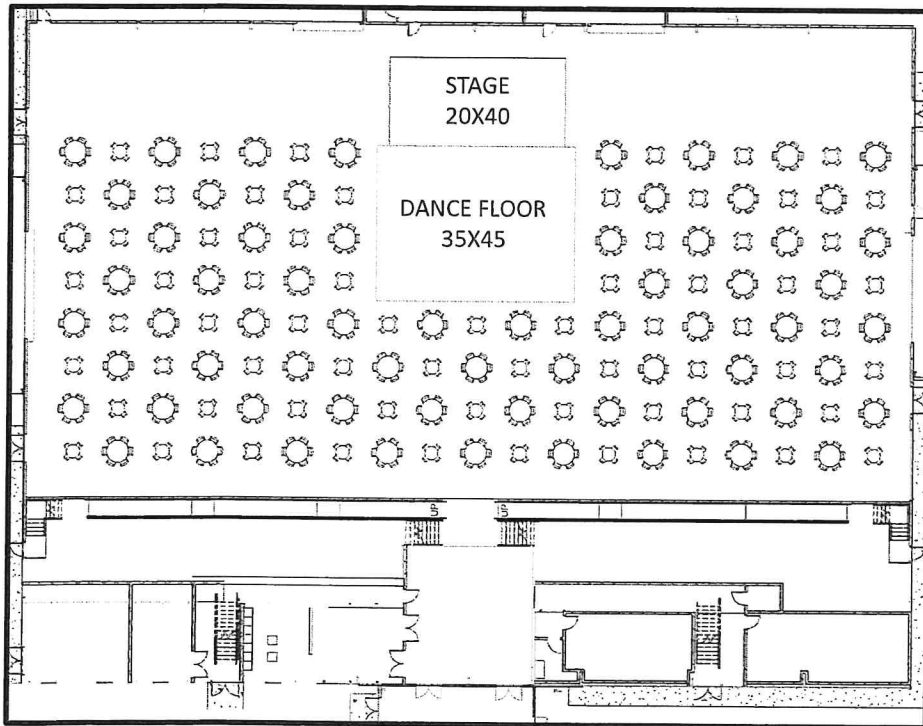

MEETING SPACES	SQUARE FOOTAGE	DIMENSIONS (WIDTH & LENGTH)
ARENA	21,000 SF	106'6" X 198'
MAGNOLIA ROOM (A&B)	3636 SF	58' X 62'
STATE ROOM (C&D)	3230 SF	67' X 48'
MAGNOLIA STATE ROOM	6866 SF	

ANNEX LAYOUT
OPTION ONE MAGNOLIA ROOM RENTAL (A & B)
OPTION TWO STATE ROOM RENTAL (C&D)
OPTION THREE MAGNOLIA STATE RENTAL (A, B, C & D)

ARENA BANQUET LAYOUT OPTIONS

OPTION ONE

5 Ft Tables (6-8 People Per Table)
| 66 Tables | 396-528 Seats

3 Ft Tables (4-6 People per Table)
| 66 Tables | 264-396 Seats

Total Seats | 660-924 Seats |
*Add 96-128 Seats without Dance Floor

OPTION TWO

5 Ft Tables (6-8 People Per Table)
| 128 Tables | 768-1024 Seats

*Without Dance Floor | Additional 16
Tables | Additional 96-128 Seats

Total Seats | 768-1024 Seats |
*Add 96-128 Seats without Dance Floor

1

2

ARENA CONCERT & CONFERENCE LAYOUT OPTIONS

OPTION ONE

Unfixed Floor Seating | 2712 Seats

Fixed Balcony Seating (Page 2) | 638
Seats

Total Seats | 3350 Seats

OPTION TWO