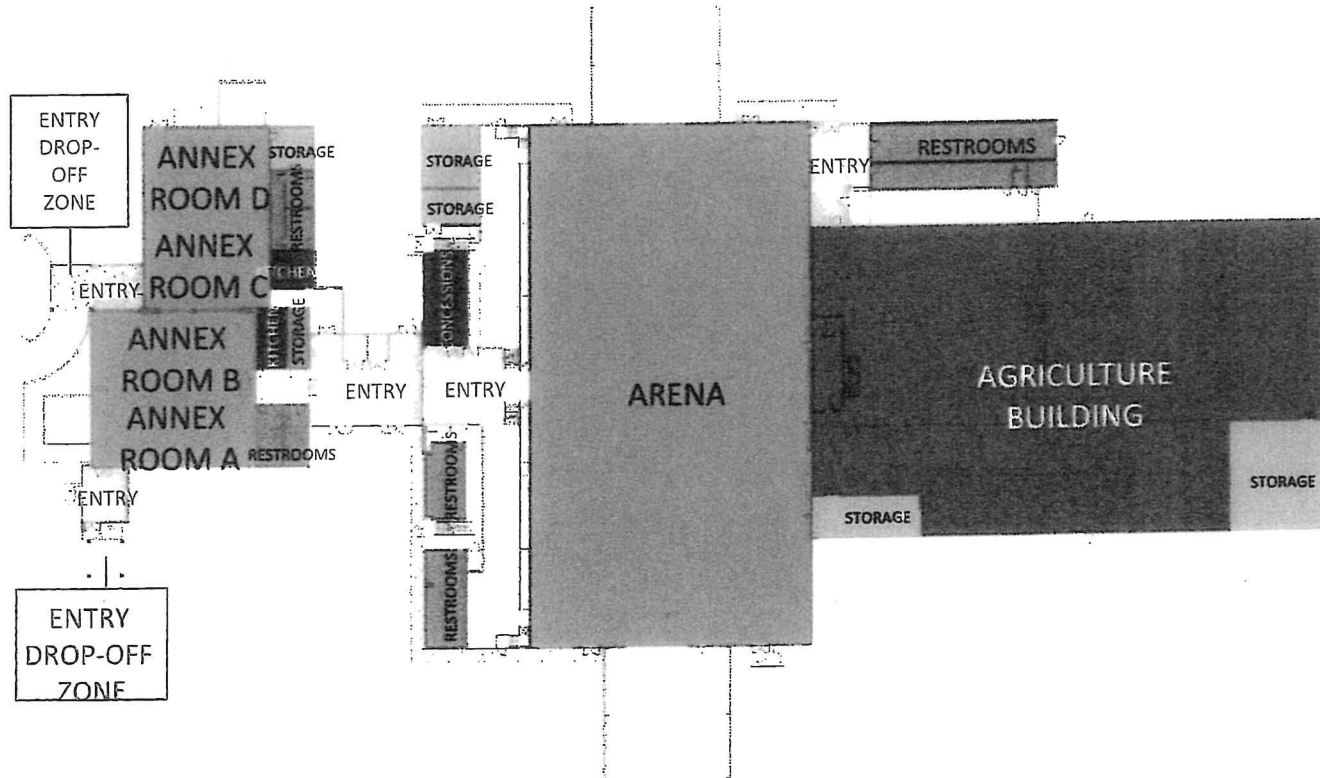

MEETING SPACES	SQUARE FOOTAGE	DIMENSIONS (WIDTH & LENGTH)
ARENA	21,000 SF	106'6" X 198'
MAGNOLIA ROOM (A&B)	3636 SF	58' X 62'
STATE ROOM (C&D)	3230 SF	67' X 48'
MAGNOLIA STATE ROOM	6866 SF	

ANNEX LAYOUT
OPTION ONE MAGNOLIA ROOM RENTAL (A & B)
OPTION TWO STATE ROOM RENTAL (C&D)
OPTION THREE MAGNOLIA STATE RENTAL (A, B, C & D)

ARENA BANQUET LAYOUT OPTIONS

OPTION ONE

5 Ft Tables (6-8 People Per Table)
| 66 Tables | 396-528 Seats

3 Ft Tables (4-6 People per Table)
| 66 Tables | 264-396 Seats

Total Seats | 660-924 Seats |
*Add 96-128 Seats without Dance Floor

OPTION TWO

5 Ft Tables (6-8 People Per Table)
| 128 Tables | 768-1024 Seats

*Without Dance Floor | Additional 16
Tables | Additional 96-128 Seats

Total Seats | 768-1024 Seats |
*Add 96-128 Seats without Dance Floor

SEATING TOTAL | 638