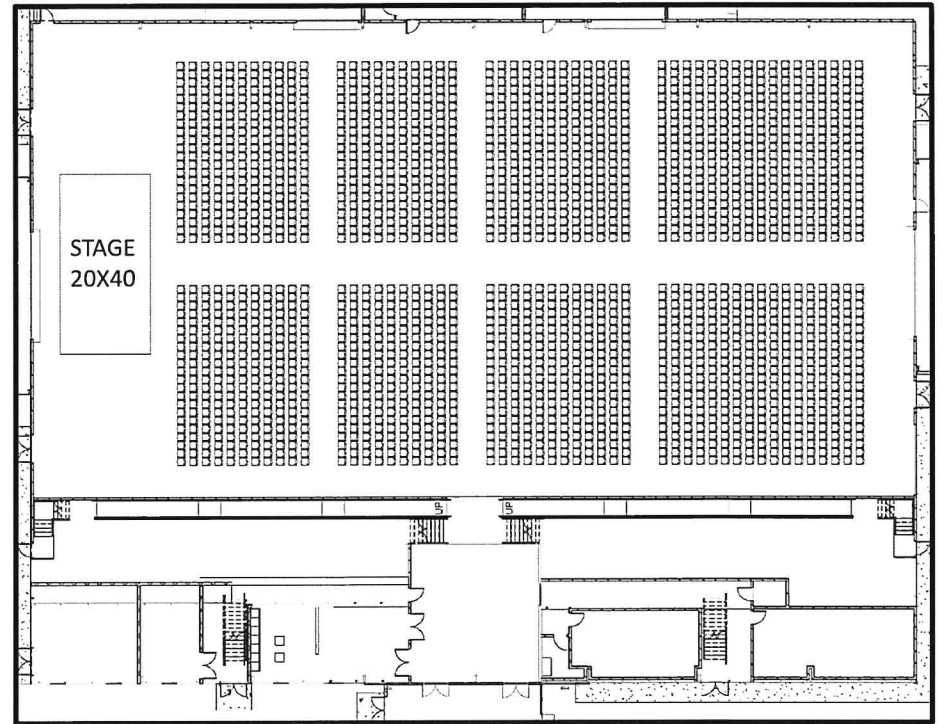

MEETING SPACES	SQUARE FOOTAGE	DIMENSIONS (WIDTH & LENGTH)
ARENA	21,000 SF	106'6" X 198'
MAGNOLIA ROOM (A&B)	3636 SF	58' X 62'
STATE ROOM (C&D)	3230 SF	67' X 48'
MAGNOLIA STATE ROOM	6866 SF	

ANNEX LAYOUT
OPTION ONE MAGNOLIA ROOM RENTAL (A & B)
OPTION TWO STATE ROOM RENTAL (C&D)
OPTION THREE MAGNOLIA STATE RENTAL (A, B, C & D)

OPTION TWO

5 Ft Tables (6-8 People Per Table)
| 128 Tables | 768-1024 Seats

*Without Dance Floor | Additional 16
Tables | Additional 96-128 Seats

Total Seats | 768-1024 Seats |
*Add 96-128 Seats without Dance Floor

1

2

ARENA CONCERT & CONFERENCE LAYOUT OPTIONS

OPTION ONE

Unfixed Floor Seating | 2712 Seats

Fixed Balcony Seating (Page 2) | 638
Seats

Total Seats | 3350 Seats

OPTION TWO

Unfixed Floor Seating | 2200

Fixed Balcony Seating (Page 2) | 638
Seats

Total Seats | 2838 Seats

1

2

ARENA BLEACHER SEATING

ROW ONE	North Half 24 Seats	South Half 24 Seats	ADA Seats 8 Seats	Row Total 56 Seats
ROW TWO	North Half 24 Seats	South Half 24 Seats	ADA Seats 0 Seats	Row Total 48 Seats
ROW THREE	North Half 34 Seats	South Half 34 Seats	ADA Seats 0 Seats	Row Total 68 Seats
ROW FOUR	North Half 35 Seats	South Half 35 Seats	ADA Seats 0 Seats	Row Total 70 Seats
ROW FIVE	North Half 35 Seats	South Half 35 Seats	ADA Seats 0 Seats	Row Total 70 Seats
ROW SIX	North Half 35 Seats	South Half 35 Seats	ADA Seats 0 Seats	Row Total 70 Seats
ROW SEVEN	North Half 34 Seats	South Half 34 Seats	ADA Seats 0 Seats	Row Total 68 Seats
ROW EIGHT	North Half 32 Seats	South Half 31 Seats	ADA Seats 0 Seats	Row Total 63 Seats
ROW NINE	North Half 32 Seats	South Half 32 Seats	ADA Seats 0 Seats	Row Total 64 Seats
ROW TEN	North Half 31 Seats	South Half 30 Seats	ADA Seats 0 Seats	Row Total 61 Seats