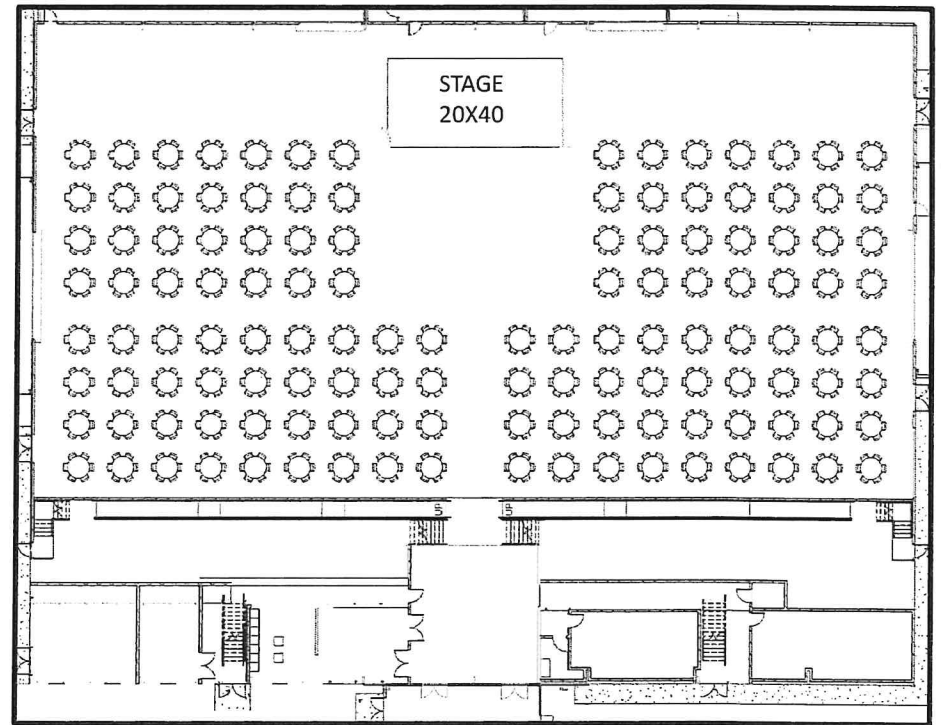

MEETING SPACES	SQUARE FOOTAGE	DIMENSIONS (WIDTH & LENGTH)
ARENA	21,000 SF	106'6" X 198'
MAGNOLIA ROOM (A&B)	3636 SF	58' X 62'
STATE ROOM (C&D)	3230 SF	67' X 48'
MAGNOLIA STATE ROOM	6866 SF	

ANNEX LAYOUT
OPTION ONE MAGNOLIA ROOM RENTAL (A & B)
OPTION TWO STATE ROOM RENTAL (C&D)
OPTION THREE MAGNOLIA STATE RENTAL (A, B, C & D)

ARENA BANQUET LAYOUT OPTIONS

OPTION ONE

5 Ft Tables (6-8 People Per Table)
| 66 Tables | 396-528 Seats

3 Ft Tables (4-6 People per Table)
| 66 Tables | 264-396 Seats

Total Seats | 660-924 Seats |
*Add 96-128 Seats without Dance Floor

OPTION TWO

5 Ft Tables (6-8 People Per Table)
| 128 Tables | 768-1024 Seats

*Without Dance Floor | Additional 16
Tables | Additional 96-128 Seats

Total Seats | 768-1024 Seats |
*Add 96-128 Seats without Dance Floor

1

2

ARENA CONCERT & CONFERENCE LAYOUT OPTIONS

OPTION ONE

Unfixed Floor Seating | 2712 Seats

Fixed Balcony Seating (Page 2) | 638
Seats

Total Seats | 3350 Seats

OPTION TWO