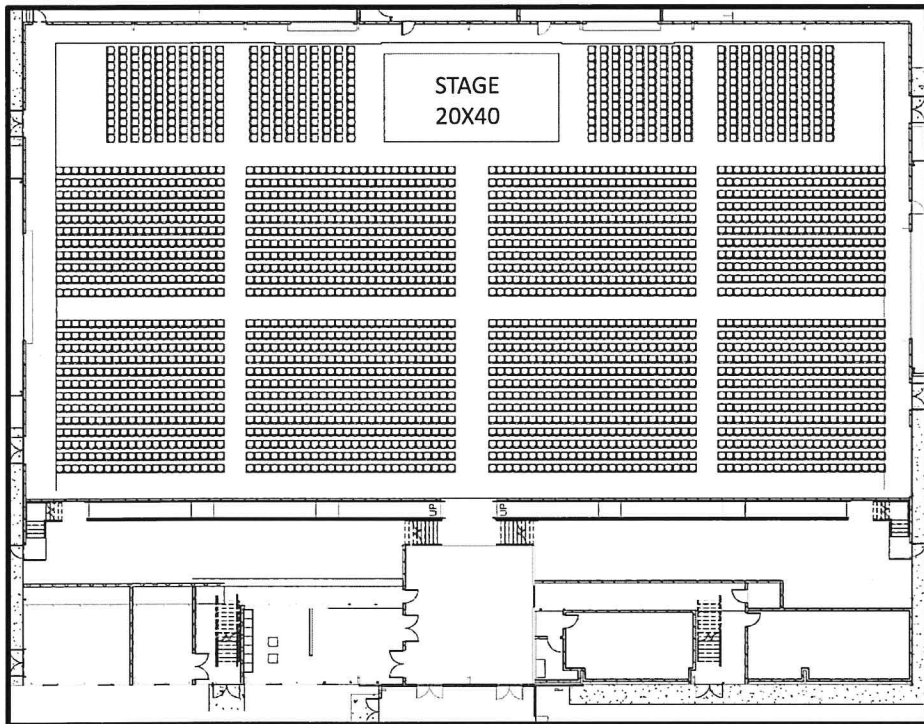

MEETING SPACES	SQUARE FOOTAGE	DIMENSIONS (WIDTH & LENGTH)
ARENA	21,000 SF	106'6" X 198'
MAGNOLIA ROOM (A&B)	3636 SF	58' X 62'
STATE ROOM (C&D)	3230 SF	67' X 48'
MAGNOLIA STATE ROOM	6866 SF	

ANNEX LAYOUT
OPTION ONE MAGNOLIA ROOM RENTAL (A & B)
OPTION TWO STATE ROOM RENTAL (C&D)
OPTION THREE MAGNOLIA STATE RENTAL (A, B, C & D)

OPTION TWO

5 Ft Tables (6-8 People Per Table)
| 128 Tables | 768-1024 Seats

*Without Dance Floor | Additional 16
Tables | Additional 96-128 Seats

Total Seats | 768-1024 Seats |
*Add 96-128 Seats without Dance Floor

1

2

ARENA CONCERT & CONFERENCE LAYOUT OPTIONS

OPTION ONE

Unfixed Floor Seating | 2712 Seats

Fixed Balcony Seating (Page 2) | 638
Seats

Total Seats | 3350 Seats

OPTION TWO

Unfixed Floor Seating | 2200

Fixed Balcony Seating (Page 2) | 638
Seats

Total Seats | 2838 Seats

1

2

ARENA BLEACHER SEATING

ROW ONE	North Half 24 Seats	South Half 24 Seats	ADA Seats 8 Seats	Row Total 56 Seats
ROW TWO	North Half 24 Seats	South Half 24 Seats	ADA Seats 0 Seats	Row Total 48 Seats
ROW THREE	North Half 34 Seats	South Half 34 Seats	ADA Seats 0 Seats	Row Total 68 Seats
ROW FOUR	North Half 35 Seats	South Half 35 Seats	ADA Seats 0 Seats	Row Total 70 Seats
ROW FIVE	North Half 35 Seats	South Half 35 Seats	ADA Seats 0 Seats	Row Total 70 Seats
ROW SIX	North Half 35 Seats	South Half 35 Seats	ADA Seats 0 Seats	Row Total 70 Seats
ROW SEVEN	North Half 34 Seats	South Half 34 Seats	ADA Seats 0 Seats	Row Total 68 Seats
ROW EIGHT	North Half 32 Seats	South Half 31 Seats	ADA Seats 0 Seats	Row Total 63 Seats
ROW NINE	North Half 32 Seats	South Half 32 Seats	ADA Seats 0 Seats	Row Total 64 Seats
ROW TEN	North Half 31 Seats	South Half 30 Seats	ADA Seats 0 Seats	Row Total 61 Seats